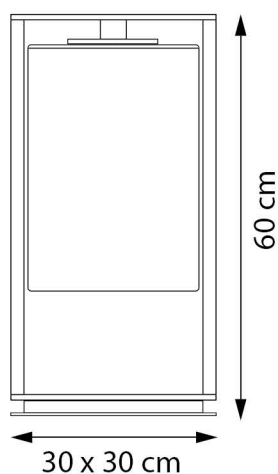

PRODUCT SHEET

DOME GATE

REF: DOMEGT...

Royal Botania^{.com}
Belgian outdoor lighting

TECHNICAL INFO

REFERENCE BLACK FRAME	DOMEGTBCL
	DOMEGTBSM
	DOMEGTBAM
REFERENCE WHITE FRAME	DOMEGTWCL
	DOMEGTWSM
	DOMEGTWAM

DIMENSIONS

WIDTH	30 CM
DEPTH	30 CM
HEIGHT	60 CM

MATERIALS

POWDERCOATED ALUMINIUM
WHITE OR BLACK

HANDMADE GLASS CLEAR /
AMBER OR SMOKE

LIGHT SOURCE

LAMP	DECORATIVE LED FILAMENT INCLUDED
POWER IN	220V / E27
LIGHT OUTPUT	300lm
COLOR TEMPERATURE	2200K
IP RATING	IP 43