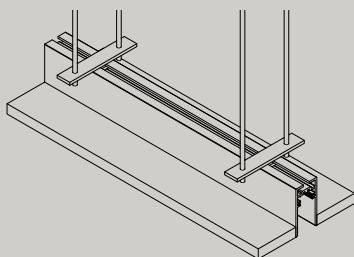

# line

material aluminium coated  
 weight 1,75 kg/lm - 1,16 lb/feet  
 voltage 24Vdc  
 max wattage 240W on single circuit  
 circuits 2  
 dimming 1-10V / 0-10V / Dali  
 certifications CE  EneC  
 classifications IP20 

## L.L.C.T

Length	<b>4000</b> <b>300 - ...</b>	standard length in mm custom length in mm
Color body	<b>BK</b> <b>WH</b> <b>AL</b>	black matt ral 9011 white matt ral 9016 aluminium color ral 9006 (on request only)
Type mounting	<b>BI</b> <b>SM</b> <b>PD</b>	built in (recessed) surface mount pendant (suspended / standard cable of 2m included)

Brackets

standard bracket  
(included with BI)

L.BI.MB  
(option)

Connectors

L.MC.90°  
(standard)

L.MC.X°  
(custom)

L.MC.  
CROSS

L.MC.ST