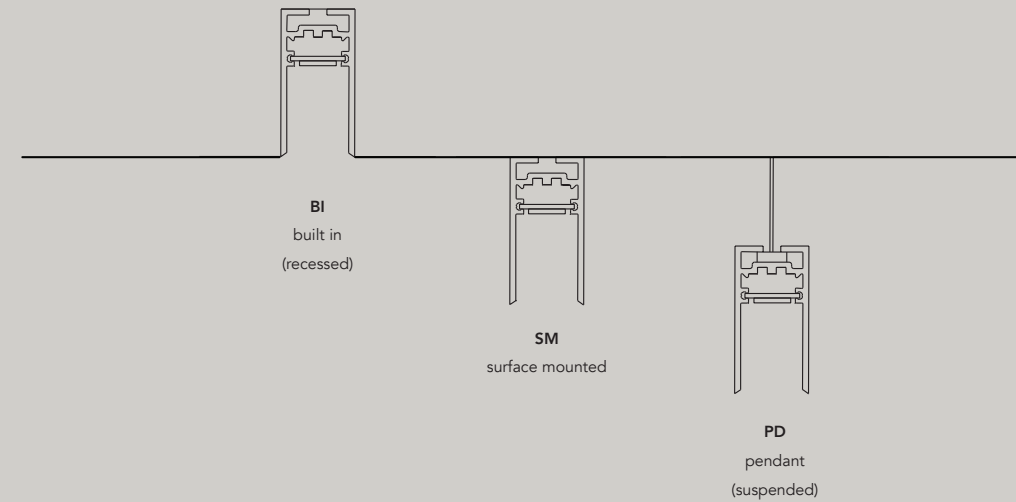

# line

material aluminium coated  
 weight 1,75 kg/lm - 1,16 lb/feet  
 voltage 24Vdc  
 max wattage 240W on single circuit  
 circuits 2  
 dimming 1-10V / 0-10V / Dali  
 certifications CE  EneC  
 classifications IP20 

## L.L.C.T

Length	<b>4000</b> <b>300 - ...</b>	standard length in mm custom length in mm
Color body	<b>BK</b> <b>WH</b> <b>AL</b>	black matt ral 9011 white matt ral 9016 aluminium color ral 9006 (on request only)
Type mounting	<b>BI</b> <b>SM</b> <b>PD</b>	built in (recessed) surface mount pendant (suspended / standard cable of 2m included)

Brackets

standard bracket  
(included with BI)

L.BI.MB  
(option)

Connectors

L.MC.90°  
(standard)

L.MC.X°  
(custom)

L.MC.  
CROSS

L.MC.ST

power supply ceiling box (only for surface mounted version)

PSCB.BK	color black
PSCB.WH	color white

310x100x50 mm  
12,20x3,93x1,96 in

Mention the outside dimensions of the tracks and the inner corners