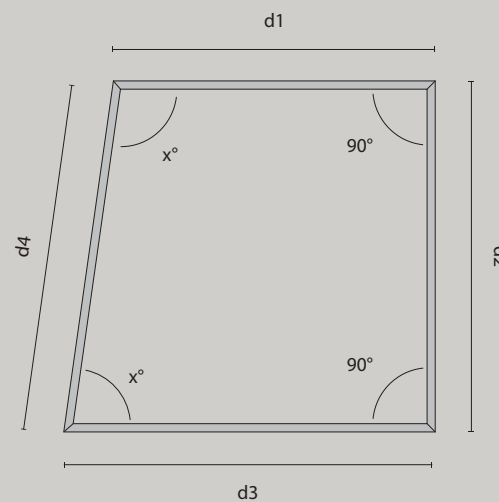

Cover profile

Length	<b>1000</b>	1000 mm - 39,37 in
	<b>2000</b>	2000 mm - 78,74 in
	<b>4000</b>	4000 mm - 157,48 in

Color	<b>BK</b>	black matt ral 9011
	<b>WH</b>	white matt ral 9016
	<b>AL</b>	aluminium color ral 9006 (on request only)

power supply ceiling box (only for surface mounted version)

PSCB.BK	color black
PSCB.WH	color white

310x100x50 mm  
12,20x3,93x1,96 in

Mention the outside dimensions of the tracks and the inner corners