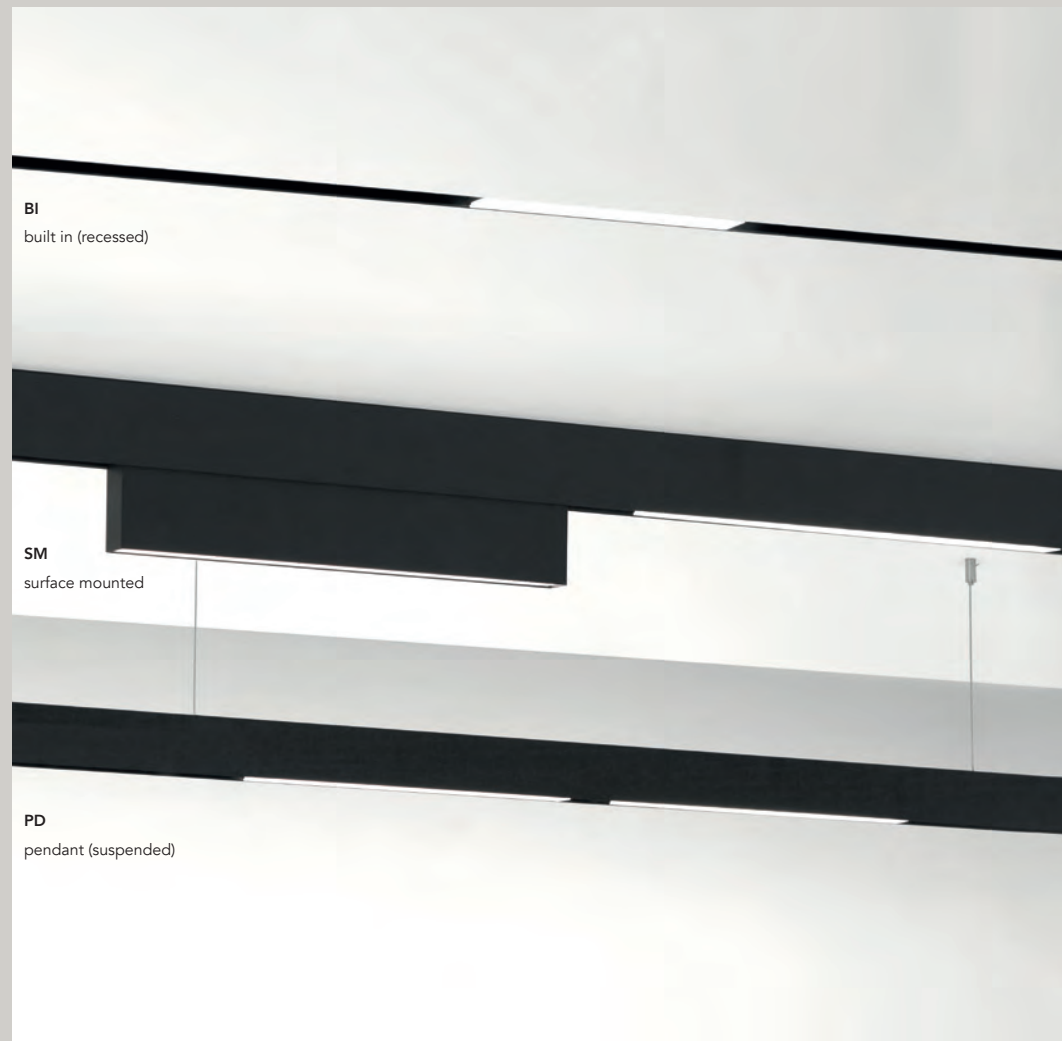

# line

material aluminium coated  
 weight 1,75 kg/lm - 1,16 lb/feet  
 voltage 24Vdc  
 max wattage 240W on single circuit  
 circuits 2  
 dimming 1-10V / 0-10V / Dali  
 certifications CE  EneC  
 classifications IP20 

## L.L.C.T

Length	<b>4000</b> <b>300 - ...</b>	standard length in mm custom length in mm
Color body	<b>BK</b> <b>WH</b> <b>AL</b>	black matt ral 9011 white matt ral 9016 aluminium color ral 9006 (on request only)
Type mounting	<b>BI</b> <b>SM</b> <b>PD</b>	built in (recessed) surface mount pendant (suspended / standard cable of 2m included)

Cover profile

Length	<b>1000</b>	1000 mm - 39,37 in
	<b>2000</b>	2000 mm - 78,74 in
	<b>4000</b>	4000 mm - 157,48 in

Color	<b>BK</b>	black matt ral 9011
	<b>WH</b>	white matt ral 9016
	<b>AL</b>	aluminium color ral 9006 (on request only)