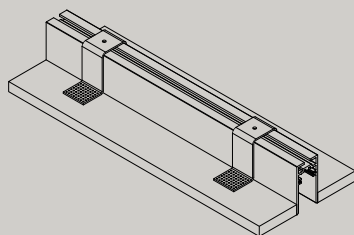

# line

material aluminium coated  
 weight 1,75 kg/lm - 1,16 lb/feet  
 voltage 24Vdc  
 max wattage 240W on single circuit  
 circuits 2  
 dimming 1-10V / 0-10V / Dali  
 certifications CE  EneC  
 classifications IP20 

## L.L.C.T

Length	<b>4000</b> <b>300 - ...</b>	standard length in mm custom length in mm
Color body	<b>BK</b> <b>WH</b> <b>AL</b>	black matt ral 9011 white matt ral 9016 aluminium color ral 9006 (on request only)
Type mounting	<b>BI</b> <b>SM</b> <b>PD</b>	built in (recessed) surface mount pendant (suspended / standard cable of 2m included)

Brackets

standard bracket  
(included with BI)

L.BI.MB  
(option)

Connectors

L.MC.90°  
(standard)

L.MC.X°  
(custom)

L.MC.  
CROSS

L.MC.ST

Cover profile

Length	<b>1000</b>	1000 mm - 39,37 in
	<b>2000</b>	2000 mm - 78,74 in
	<b>4000</b>	4000 mm - 157,48 in

Color	<b>BK</b>	black matt ral 9011
	<b>WH</b>	white matt ral 9016
	<b>AL</b>	aluminium color ral 9006 (on request only)