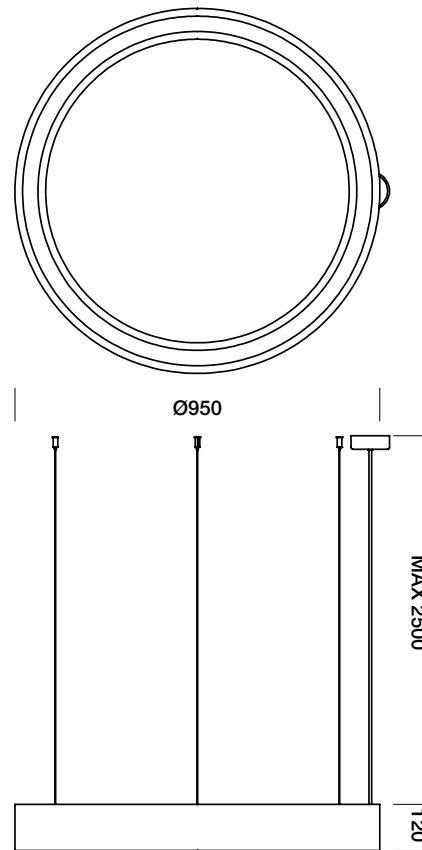

hoop 950 hanging LED 16W 3000K

white painted

T78H1DWL

hoop 950 hanging LED 45W 3000K

white painted

T78H2DWL

hoop 950 hanging LED 90W 3000K

white painted

T78H3DWL

karveelstraat 2
8380 zeebrugge, belgium

T +32 (0)50 54 35 49
F +32 (0)50 54 35 40

E info@tossb.com
W www.tossb.com

tossB reserves the right to alter materials, dimensions and characteristics without prior notice. This documentation replaces all previous documentation. Read the installation-instructions carefully.

Our general terms and conditions shall apply notwithstanding any stipulation to the contrary to all the orders and agreements with tossB. You can obtain a copy of these conditions on demand.

Product documentation © tossB 2012. All rights reserved.