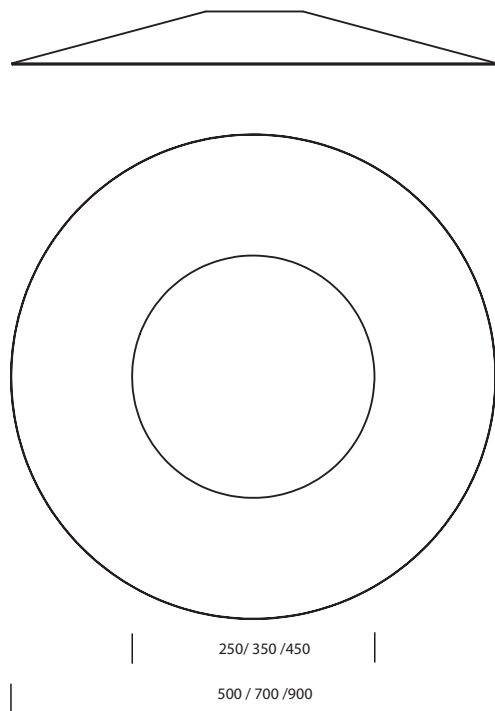

conical

Only the name conical already reveals so much about this ceiling lamp. The LED elements are discretely hidden in such a way that the light is being reflected by the conical-shaped diffuser which results in an effective but pleasant light distribution. Conical is available in three different sizes and is dimmable.

conical 50

white painted

T87C1DWL

conical 50 dim (with ring 5cm)

white painted

T87C1DWLD

conical 70

white painted

T87C2DWL

conical 70 dim (with ring 5cm)

white painted

T87C2DWLD

conical 90 (dim)

white painted

T87C3DWL

karveelstraat 2
8380 zeebrugge, belgium