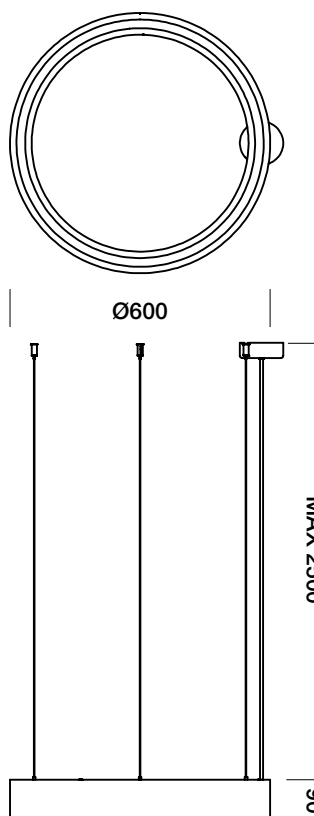

hoop 600 hanging LED 30W 3000K

white painted

T78H6DWL

hoop 600 hanging LED 50W 3000K

white painted

T78H7DWL

karveelstraat 2
8380 zeebrugge, belgium

T +32 (0)50 54 35 49
F +32 (0)50 54 35 40